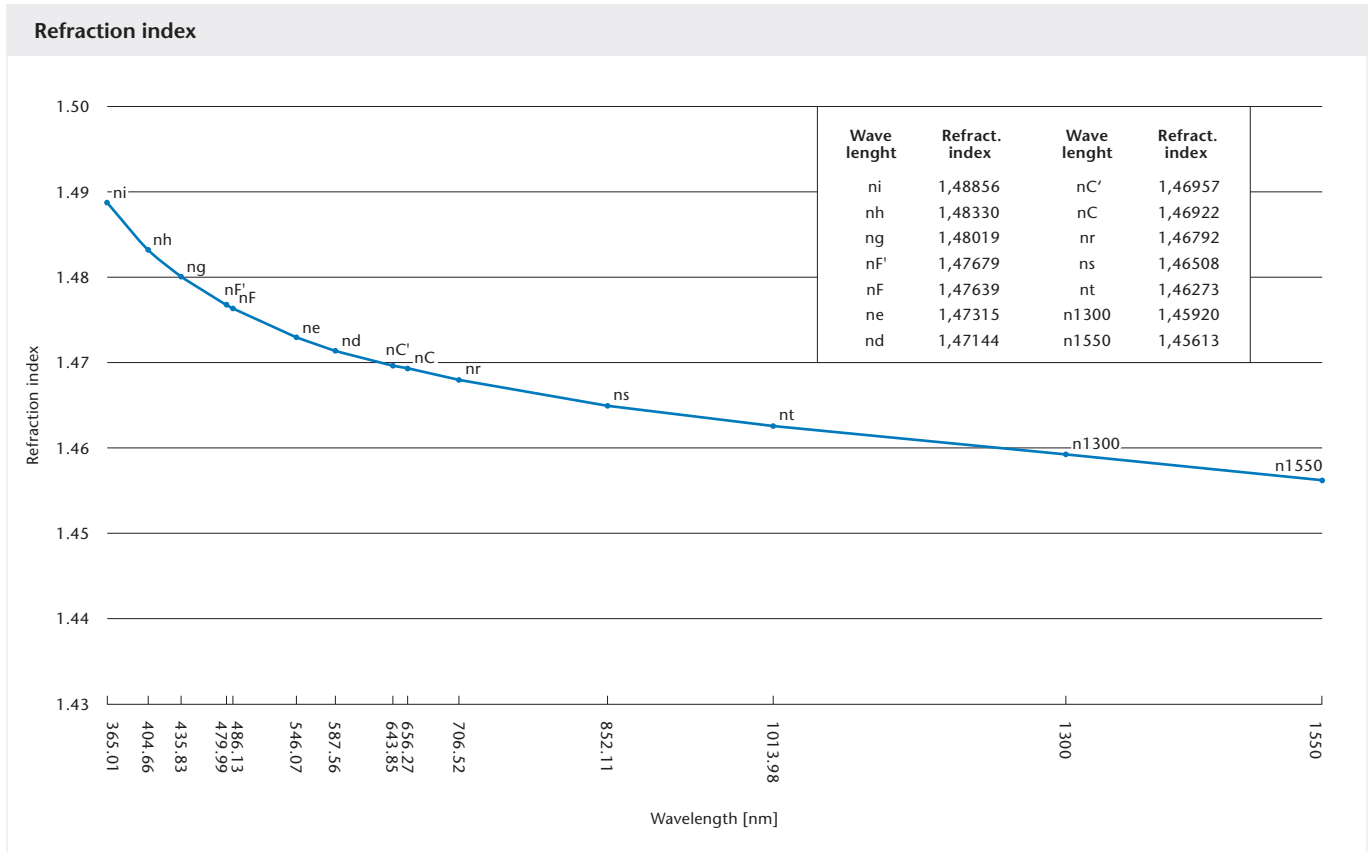

# BOROFLOAT® 33 – Optical Properties

Refraction index.

The values given above serve as orientation values only!

Home Tech  
 SCHOTT North America, Inc.  
 5530 Shepherdsville Road  
 Louisville, KY 40228  
 USA  
 Phone +1 (502) 657-4417  
 Fax +1 (502) 966-4976  
 borofloat@us.schott.com  
 www.us.schott.com/borofloat